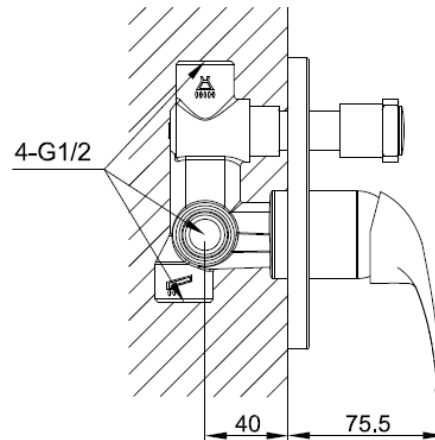

Brand : CAE, China
Name : SIELO Concealed bath/shower mixer

Item Code : 12.17901

Color / Finish: Chrome Plated
Dimensions :

Product info:

- Concealed bath/shower mixer

Flushing of pipe must be done before fittings are installed. Failure to do so voids the warranty.