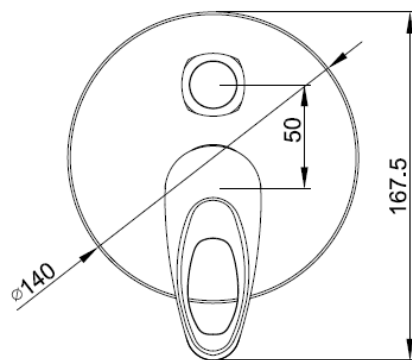

Brand : CAE, China
Name : SIELO Concealed bath/shower mixer

Item Code : 12.17901

Color / Finish: Chrome Plated
Dimensions :

Product info:

- Concealed bath/shower mixer

Flushing of pipe must be done before fittings are installed. Failure to do so voids the warranty.